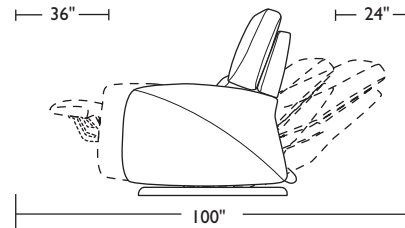

**LLA-SWG-ST
LLA-SWG-PX**

LLA-SWG-ST

**LLA-SWG-ST
LLA-SWG-PX**

LLA-SWG-PX
Features Plexiglass sides
to view mechanism

Please use actual leather and Ultrasuede® swatches when specifying furniture as the colors shown may vary due to the printing process.

REQUIRED CLEARANCE

Required clearance in front of chair for recline and full swing - 36"

Required clearance in back of chair for recline and full swing - 24"

Total required clearance for chair for recline and full swing - 100"