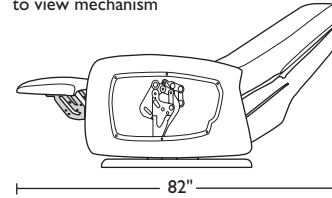

**LLA-SWG-ST
LLA-SWG-PX**

LLA-SWG-ST

**LLA-SWG-ST
LLA-SWG-PX**

LLA-SWG-PX
Features Plexiglass sides
to view mechanism

Please use actual leather and Ultrasuede® swatches when specifying furniture as the colors shown may vary due to the printing process.

REQUIRED CLEARANCE

Required clearance in front of chair for recline and full swing - 36"

Required clearance in back of chair for recline and full swing - 24"

Total required clearance for chair for recline and full swing - 100"