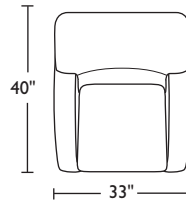

**LLA-SWG-ST
LLA-SWG-PX**

LLA-SWG-ST

**LLA-SWG-ST
LLA-SWG-PX**

LLA-SWG-PX
Features Plexiglass sides
to view mechanism

Please use actual leather and Ultrasuede® swatches when specifying furniture as the colors shown may vary due to the printing process.